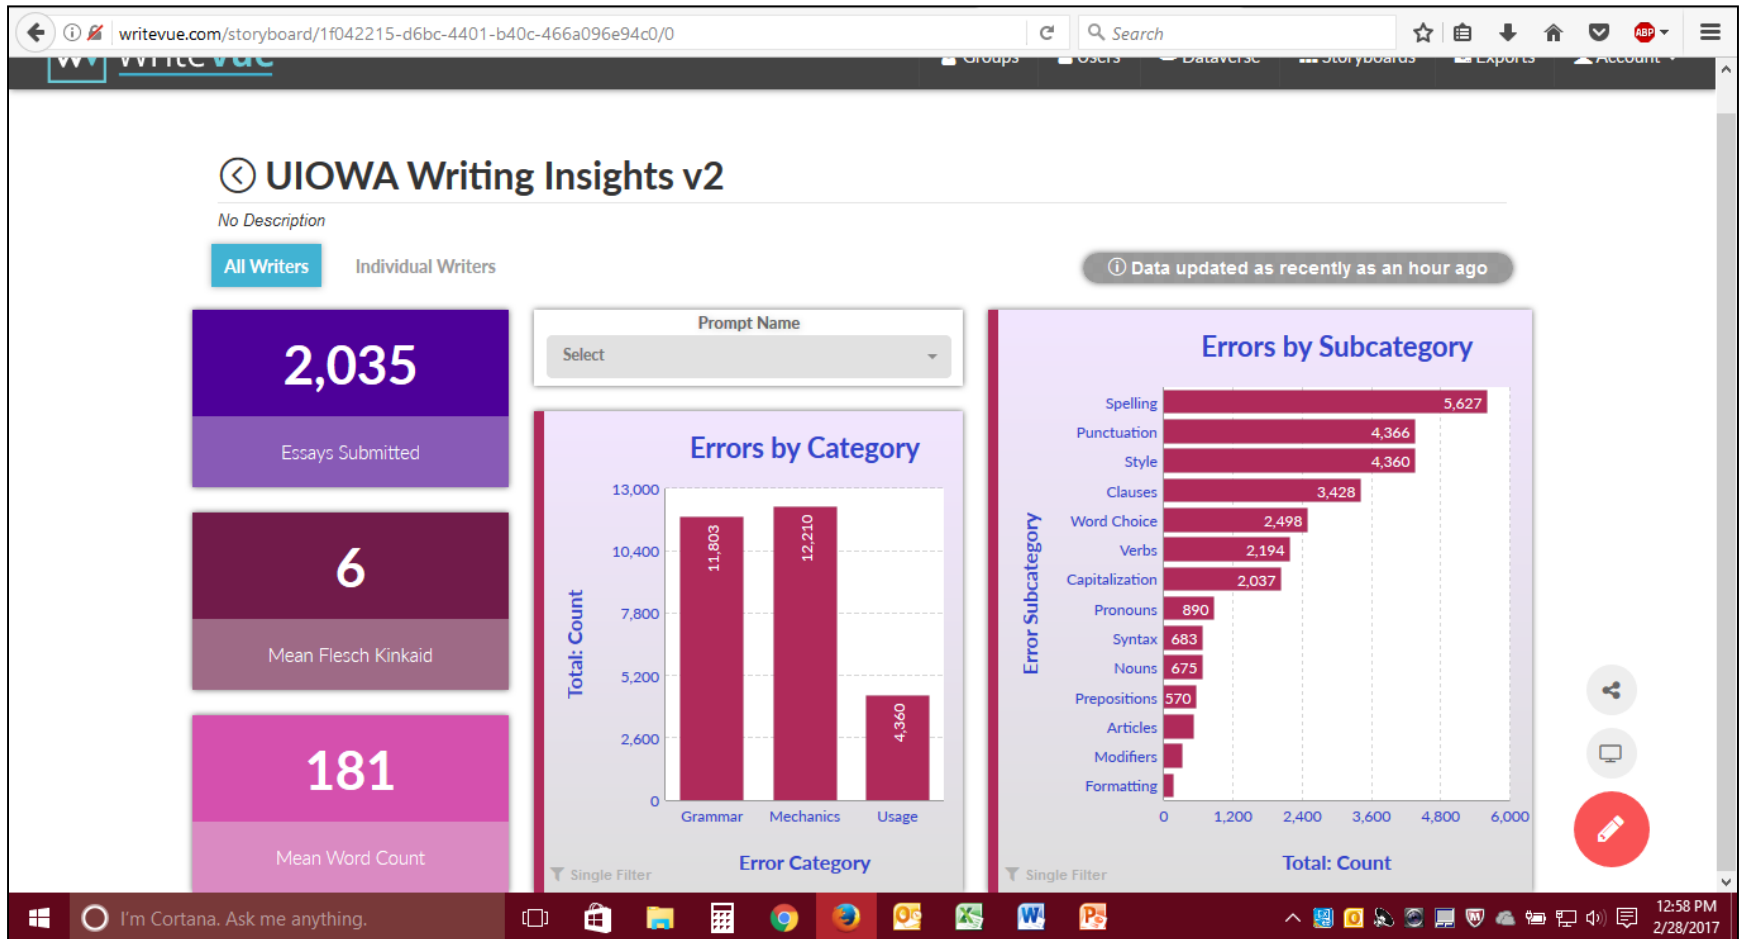

Page One

Page Two

writevue.com/storyboard/1f042215-d6bc-4401-b40c-466a096e94c0/1

UIOWA Writing Insights v2

No Description

All Writers **Individual Writers**

Data updated as recently as 17 minutes ago

Last Name: Select

Windows taskbar: 12:29 PM 2/28/2017